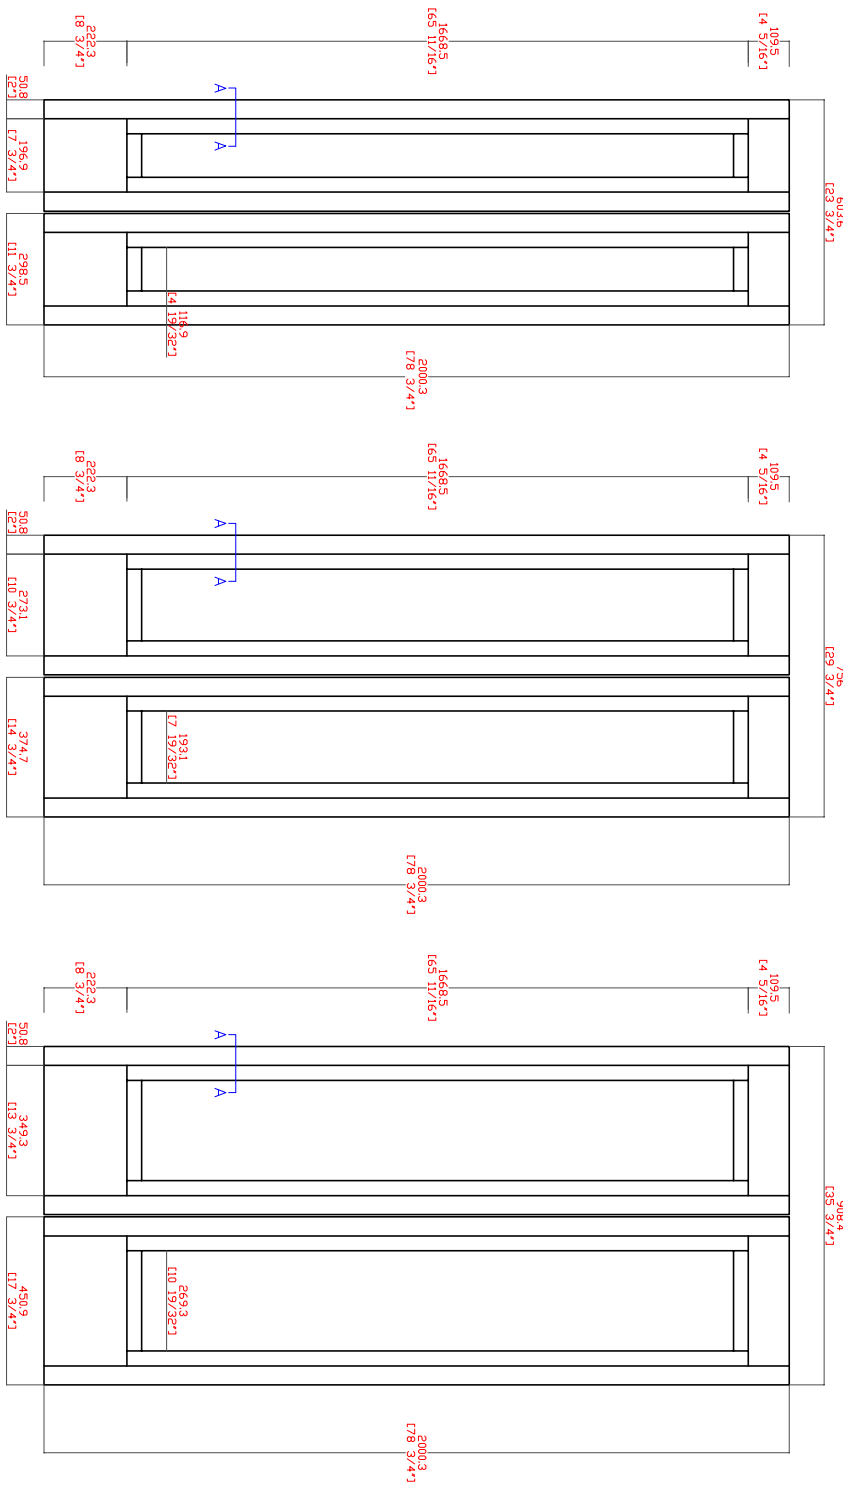

BIFOLD 8491
2-0 X 6-8

BIFOLD 8491
2-6 X 6-8

BIFOLD 8491
3-0 X 6-8

TITLE	DESIGN	RATIFY
BIFOLD 8491 (6-8)	Thang	
SIZE		
DATE	01-24-2017	